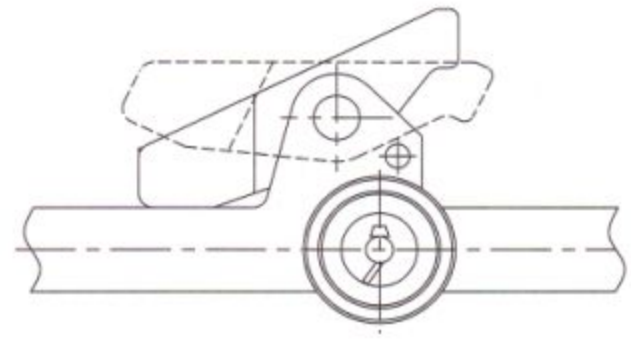

### 输送链与各种附件

Dong Bo Chain produce thousands of attachment combinations, steel-materials and specifications which can be custom-configured to any requirement. Dong Bo Chain is available at any time for technical advice, optimal design of chain drives.

东宝链条可以根据客户的要求（材质、规格）生产各种各样的链条及附件组合。东宝链条随时提供技术咨询，优化设计传送设备。

Dog Chain [ 拨爪链条 ]

Dog Chain [ 挡板链条 ]

Flight Chain [ 梯级链条 ]

Chain for steel bar transportation Chain [ 钢材运输链条 ]

Saddle Chain [ 鞍板链条 ]

Scraper Chain [ 刮板链条 ]