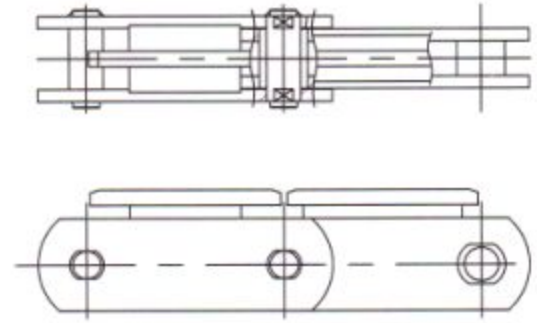

东宝链条可以根据客户的要求（材质、规格）生产各种各样的链条及附件组合。东宝链条随时提供技术咨询，优化设计传送设备。

Dog Chain [ 拨爪链条 ]

Dog Chain [ 挡板链条 ]

Flight Chain [ 梯级链条 ]

Chain for steel bar transportation Chain [ 钢材运输链条 ]

Saddle Chain [ 鞍板链条 ]

Scraper Chain [ 刮板链条 ]

Saddle Chain [ 鞍板链条 ]

Case Chain [ 特殊链条 ]

Chain for section steel transportation Chain [ 钢材运输链 ]

Top plate Chain [ 顶板链 ]

Digester Chain [ 沼气池链 ]

V-Saddle Chain [ V型鞍板链条 ]

Hinged Chain [ 铰接链 ]

Dog Chain [ 挡板链条 ]