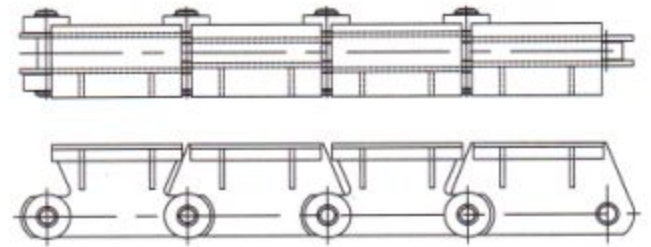

东宝链条可以根据客户的要求（材质、规格）生产各种各样的链条及附件组合。东宝链条随时提供技术咨询，优化设计传送设备。

Dog Chain [ 拨爪链条 ]

Dog Chain [ 挡板链条 ]

Flight Chain [ 梯级链条 ]

Chain for steel bar transportation Chain [ 钢材运输链条 ]

Saddle Chain [ 鞍板链条 ]

Scraper Chain [ 刮板链条 ]

Saddle Chain [ 鞍板链条 ]

Case Chain [ 特殊链条 ]

Chain for section steel transportation Chain [ 钢材运输链 ]

Top plate Chain [ 顶板链 ]

Digester Chain [ 沼气池链 ]

V-Saddle Chain [ V型鞍板链条 ]

Hinged Chain [ 铰接链 ]

Dog Chain [ 挡板链条 ]