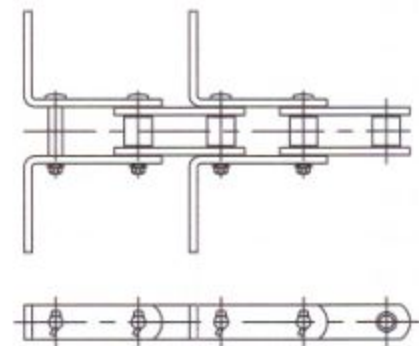

东宝链条可以根据客户的要求（材质、规格）生产各种各样的链条及附件组合。东宝链条随时提供技术咨询，优化设计传送设备。

Dog Chain [ 拨爪链条 ]

Dog Chain [ 挡板链条 ]

Flight Chain [ 梯级链条 ]

Chain for steel bar transportation Chain [ 钢材运输链条 ]

Saddle Chain [ 鞍板链条 ]

Scraper Chain [ 刮板链条 ]

Saddle Chain [ 鞍板链条 ]

Case Chain [ 特殊链条 ]

Chain for section steel transportation Chain [ 钢材运输链 ]

Top plate Chain [ 顶板链 ]

Digester Chain [ 沼气池链 ]

V-Saddle Chain [ V型鞍板链条 ]

Hinged Chain [ 铰接链 ]

Dog Chain [ 挡板链条 ]